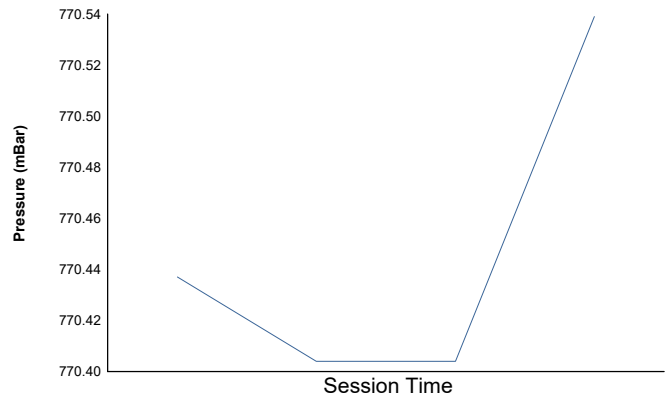

G3
G-Series SidebySide
Final 2A

Weather Report

Air Temperature

Track Temperature

Humidity

Pressure

Wind Speed

Wind direction