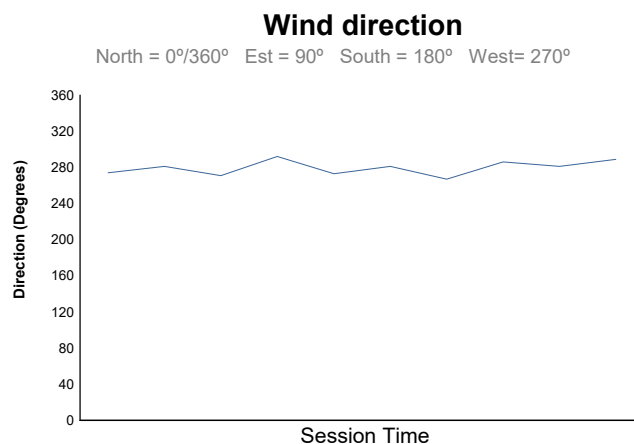

G3 G-Series Ice Gladiators Qualifying

Weather Report

Track Status: **DRY**