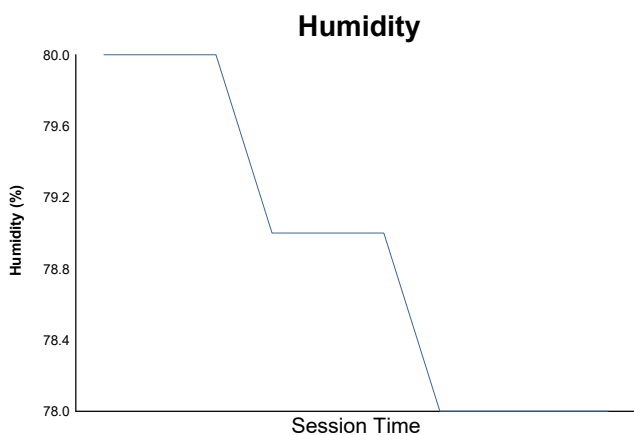

G3 G-Series Ice Gladiators Qualifying

Weather Report

Track Status: **DRY**