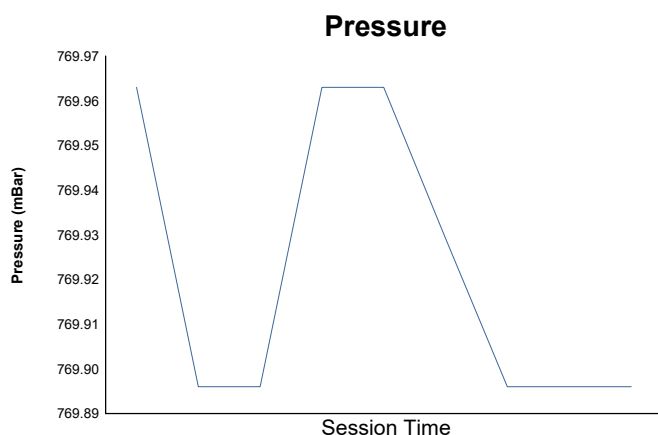

G3

G-Series Ice Gladiators

Cursa 1

Weather Report

Track Status: **DRY**