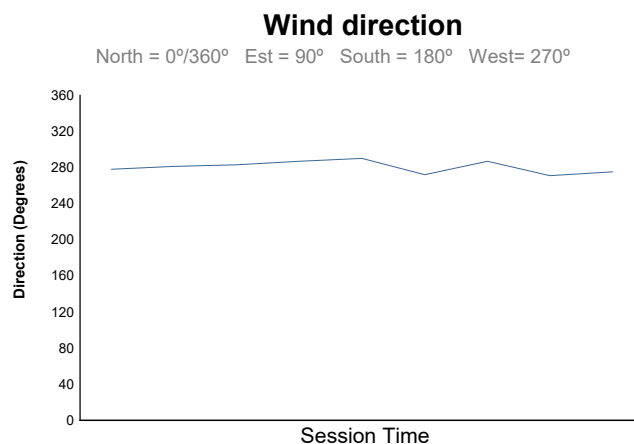

G3

G-Series Ice Gladiators

Cursa 1

Weather Report

Track Status: **DRY**