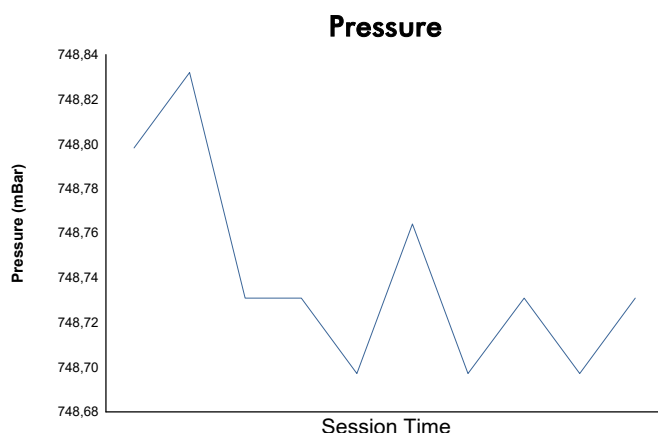

G1

G-Series Ice Gladiators Qualifying

Weather Report

Track Status: **DRY**