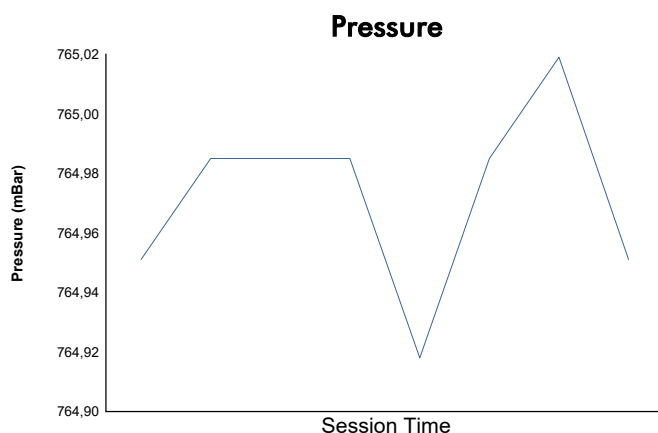

G4

G-Series Ice Gladiators Qualifying

Weather Report

Track Status: **DRY**