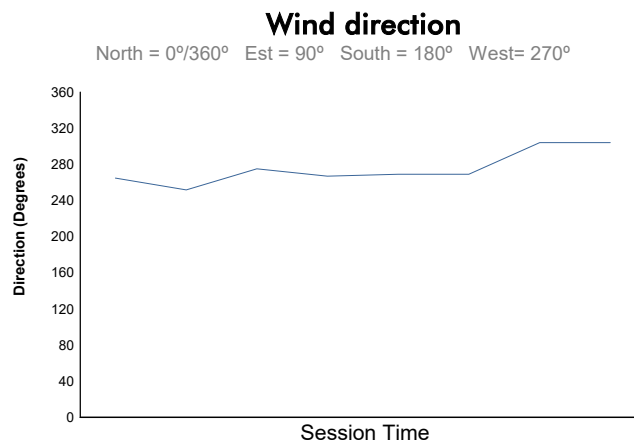

G4

G-Series Ice Gladiators Qualifying

Weather Report

Track Status: **DRY**