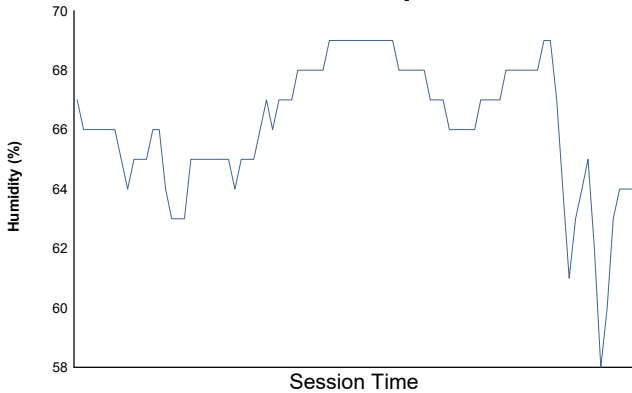

G1
G-Series SidebySide
Free Practice

Weather Report

Air Temperature

Track Temperature

Humidity

Pressure

Wind Speed

Wind direction