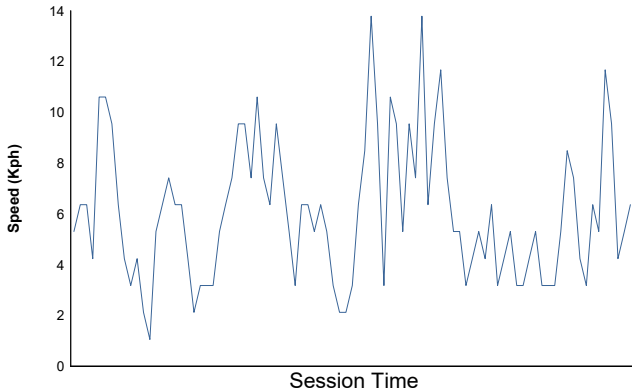

G1
G-Series SidebySide
Free Practice

Weather Report

Air Temperature

Track Temperature

Humidity

Pressure

Wind Speed

Wind direction