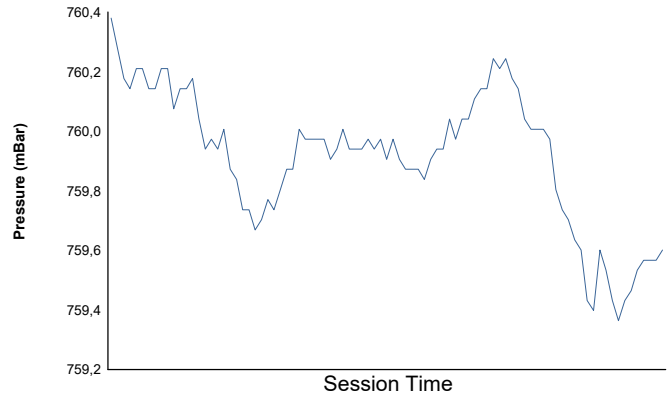

G1
G-Series SidebySide
Free Practice

Weather Report

Air Temperature

Track Temperature

Humidity

Pressure

Wind Speed

Wind direction