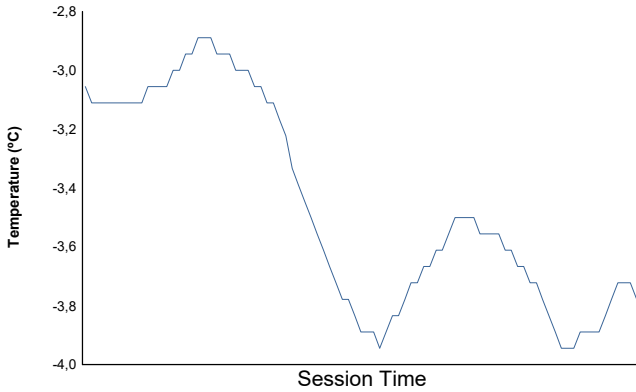

G1
G-Series SidebySide
Free Practice

Weather Report

Air Temperature

Track Temperature

Humidity

Pressure

Wind Speed

Wind direction