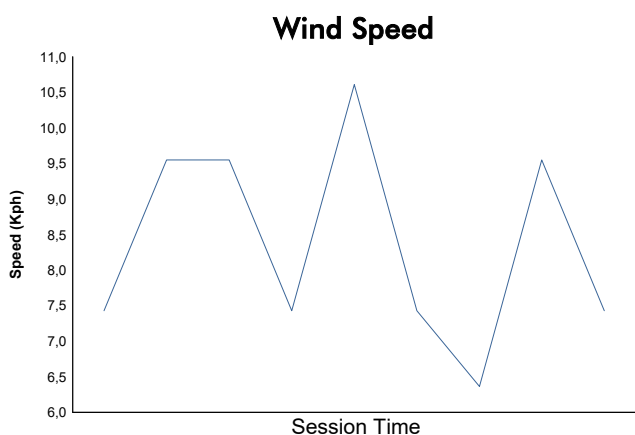

G1

G-Series Ice Gladiators Qualifying

Weather Report

Track Status: **DRY**