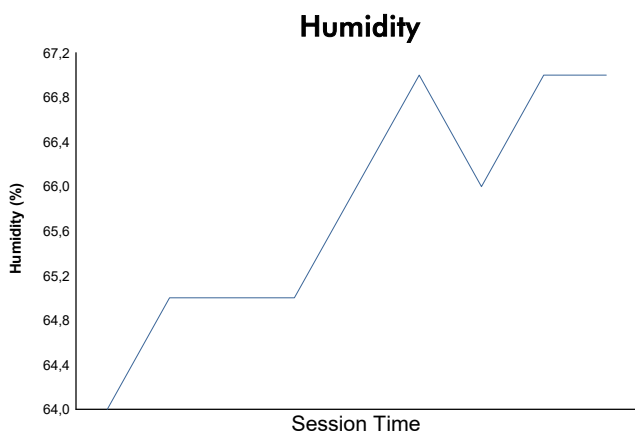

G1

G-Series Ice Gladiators Qualifying

Weather Report

Track Status: **DRY**