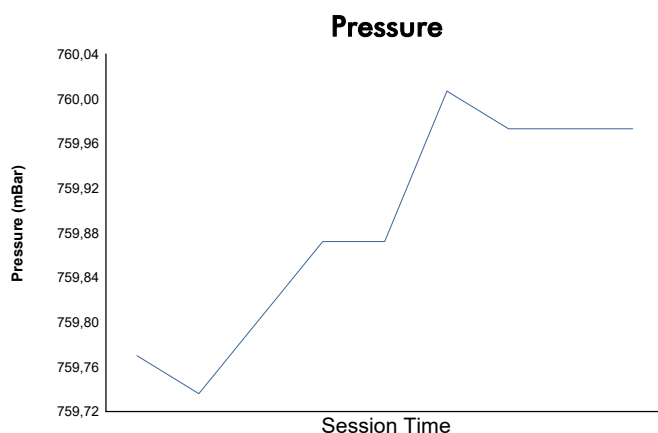

G1

G-Series Ice Gladiators Qualifying

Weather Report

Track Status: **DRY**