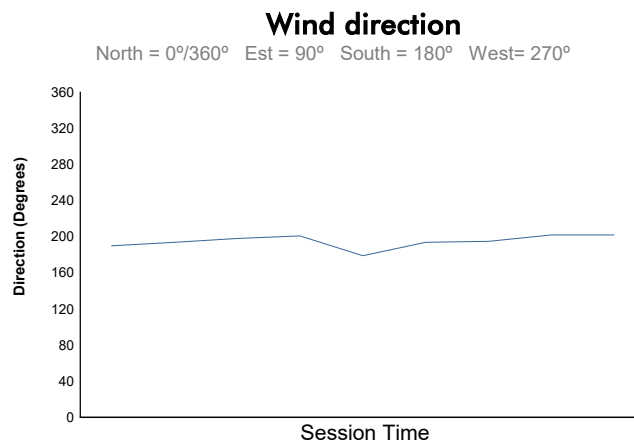

G1

G-Series Ice Gladiators Qualifying

Weather Report

Track Status: **DRY**