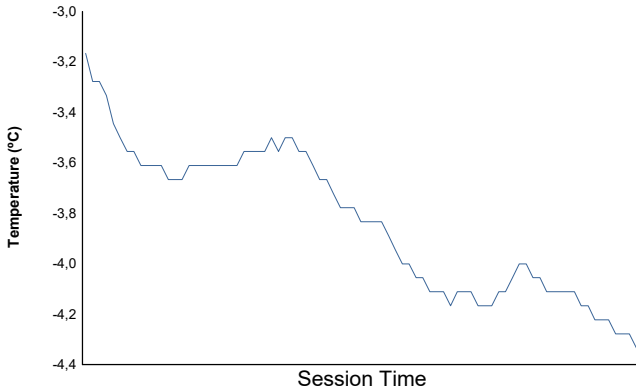

**G4**  
G-Series 2RM+Clio Ice Trophy  
Free Practice

Weather Report

**Air Temperature**

**Track Temperature**

**Humidity**

**Pressure**

**Wind Speed**

**Wind direction**