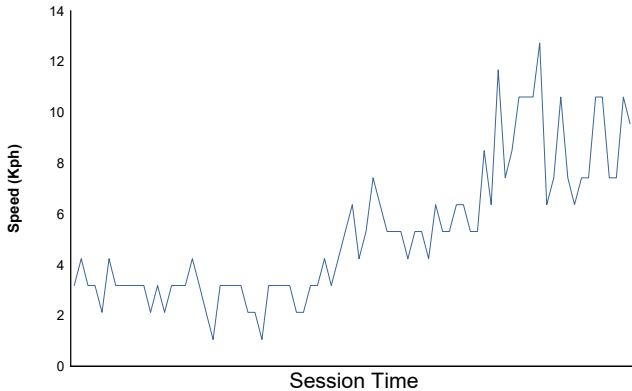

**G4**  
G-Series 2RM+Clio Ice Trophy  
Free Practice

Weather Report

**Air Temperature**

**Track Temperature**

**Humidity**

**Pressure**

**Wind Speed**

**Wind direction**