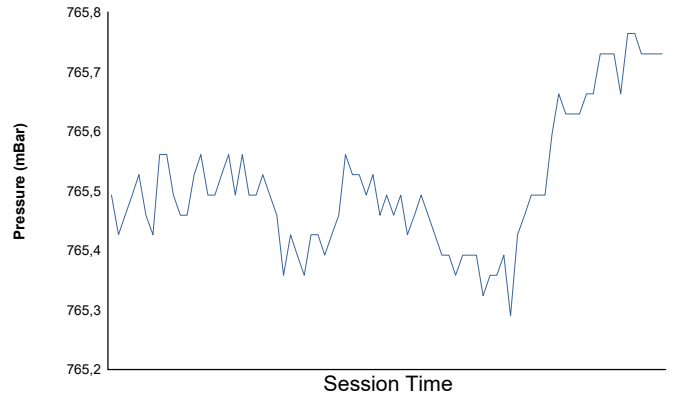

**G4**  
G-Series 2RM+Clio Ice Trophy  
Free Practice

Weather Report

**Air Temperature**

**Track Temperature**

**Humidity**

**Pressure**

**Wind Speed**

**Wind direction**