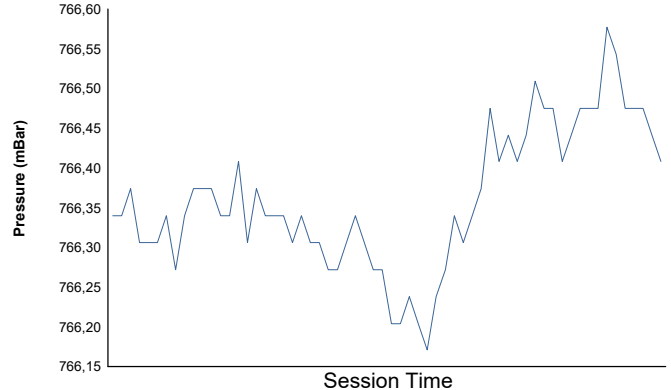

G4
G-Series 2RM+Clio Ice Trophy
Super Special

Weather Report

Air Temperature

Track Temperature

Humidity

Pressure

Wind Speed

Wind direction