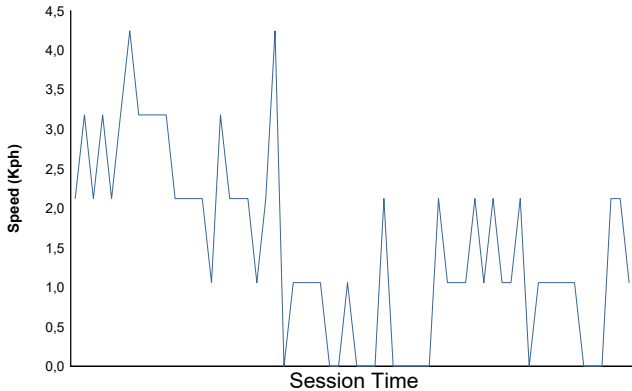

G4
G-Series 2RM+Clio Ice Trophy
Super Special

Weather Report

Air Temperature

Track Temperature

Humidity

Pressure

Wind Speed

Wind direction