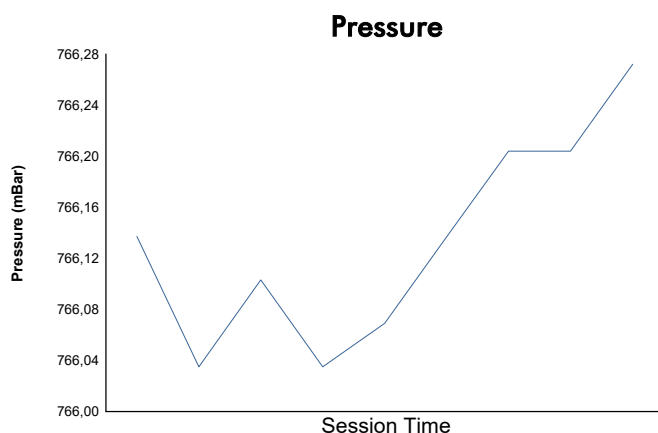

G4

G-Series Ice Gladiators

Cursa 2

Weather Report

Track Status: **DRY**