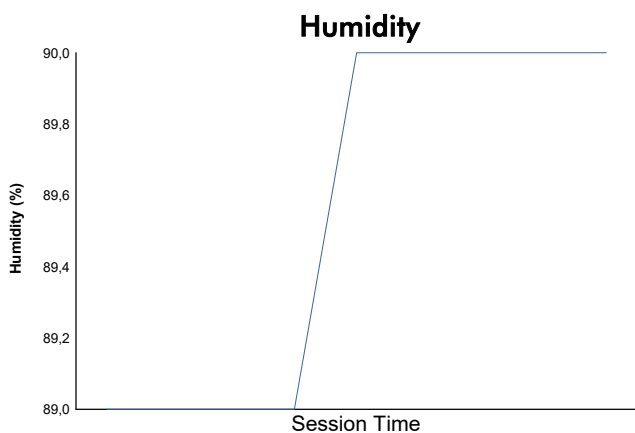

G4

G-Series Ice Gladiators

Cursa 2

Weather Report

Track Status: **DRY**