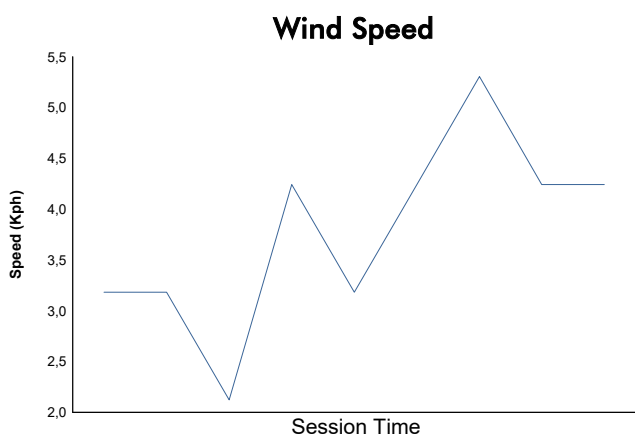

G4

G-Series Ice Gladiators

Cursa 2

Weather Report

Track Status: **DRY**