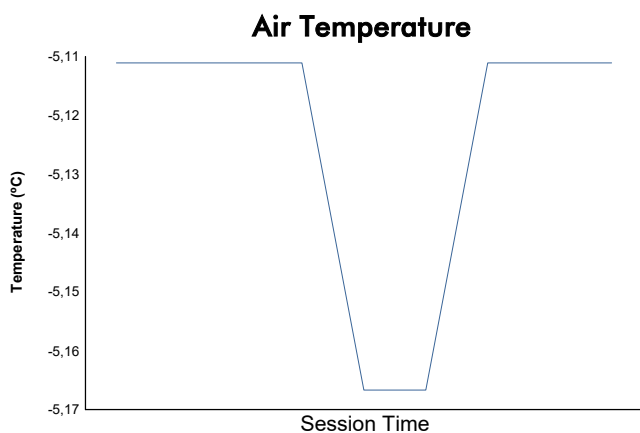

G4

G-Series Ice Gladiators

Cursa 2

Weather Report

Track Status: **DRY**