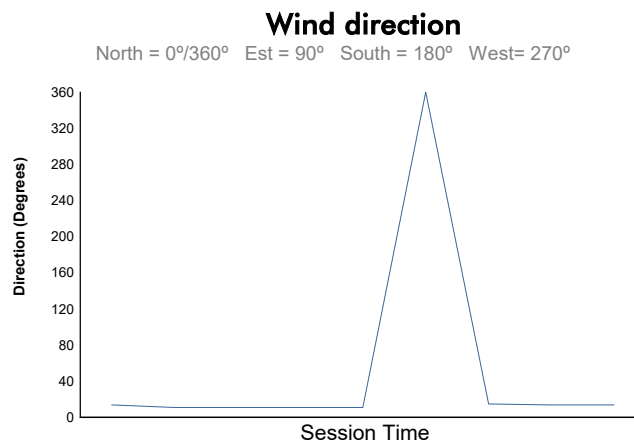

G4

G-Series Ice Gladiators

Cursa 2

Weather Report

Track Status: **DRY**