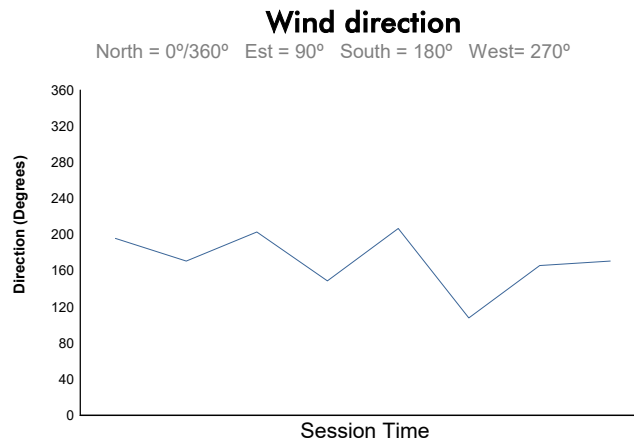

G1

G-Series Ice Gladiators

Free Practice

Weather Report

Track Status: **DRY**