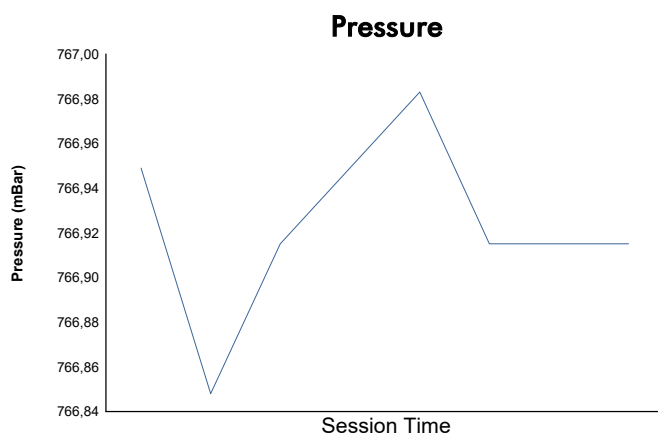

G1

G-Series Ice Gladiators

Free Practice

Weather Report

Track Status: **DRY**