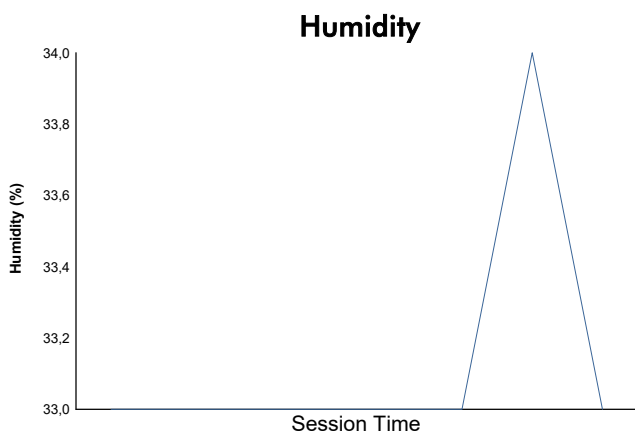

G1

G-Series Ice Gladiators

Free Practice

Weather Report

Track Status: **DRY**