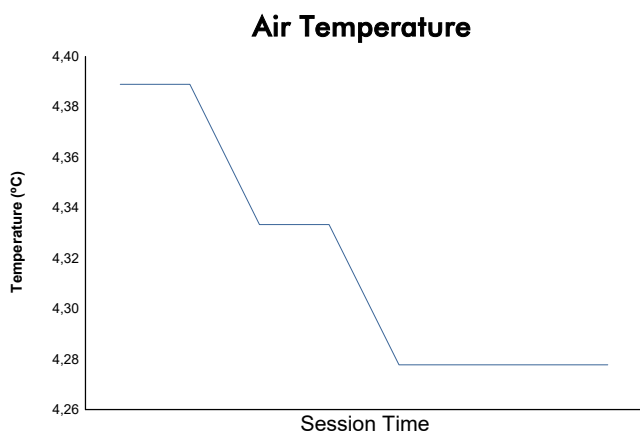

G1

G-Series Ice Gladiators

Free Practice

Weather Report

Track Status: **DRY**