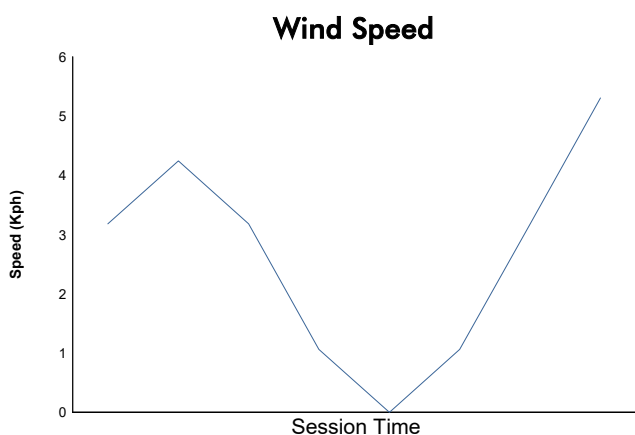

G1

G-Series Ice Gladiators

Free Practice

Weather Report

Track Status: **DRY**